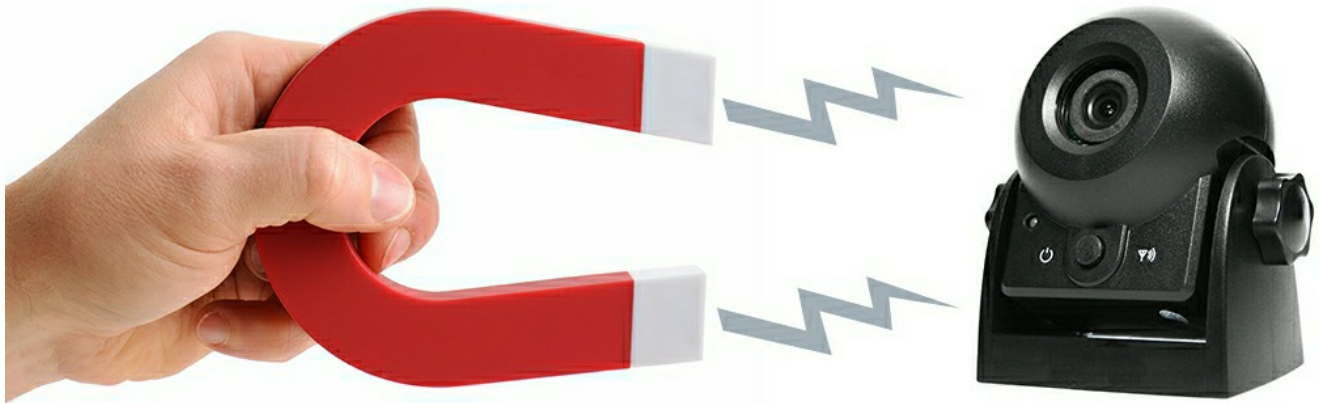

Wi-Fi Hitch Camera

Part-Time Camera for trailers, campers, hitching or any other application where a wired device is not practical or suitable.

RECHARGEABLE BATTERY
RECHARGE WITH INCLUDED USB CABLE

MAGNETIC CAMERA MOUNT
MOUNTS ANYWHERE WITH NO HARDWARE!

WIFI CONNECTION
VIEW HITCH CAMERA ON MOBILE DEVICE!

Easy to Use The camera has its own Wi-Fi and you just connect your mobile device to the network and then open the App to see the view.

Apps available for iOS and Android.